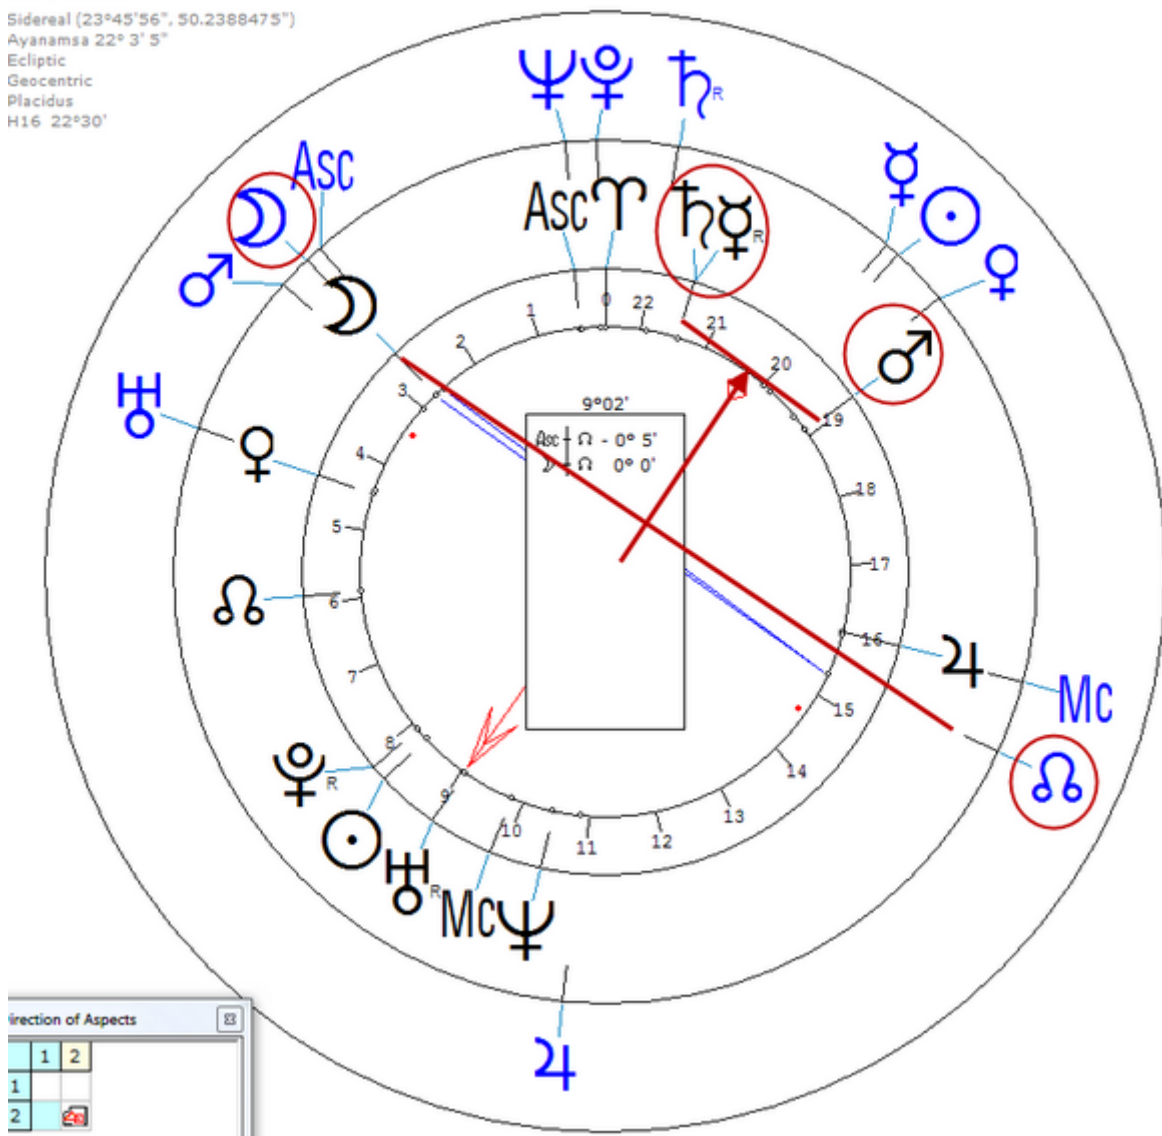

Roussel, Raymond

20 January 1877 at 06:00 (= 06:00 AM)Paris, France, 48n52, 2e20
French poet, novelist, playwright, musician.

<https://www.astro.com/astro-databank/Roussel,_Raymond>

Death by Suicide 14 July 1933 (Barbiturate overdose, age 56)

Lunar Return (Harmonic 16)

Lunar ♃/♁ = ♂_n/♃_n

Roussel, Raymond

20 January 1877 Sat 6:00 (GMT+0:09:20) 48n52 2e20

Paris, France

Sidereal (23°45'56", 50.2388475")

Ayanamsa 22° 3' 5"

Ecliptic

Geocentric

Placidus

H16 22°30'